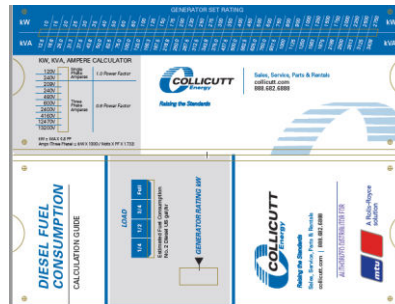

Light Blue  
BAB-ONE-BLU

**Golf Ball Sleeves - \$12**

GOL-BAL-SPE

GOL-BAL-SOF

GOL-TEE-WHI-BLU

**Keychains - \$5**

KEY-CHA-MET

**Notebooks - \$10**

NOT-BLU-PEN

**MTU Rulers - \$2.25**

RUL-MTU-GEN

**Collared Shirts**

**\$20 (M)**  
COL-LAD-BLU-M

**\$35 (M)**  
COL-BLU-MEN-M-2

**\$30 (M, XXL)**  
COL-BLU-MEN-M  
COL-BLU-MEN-XXL